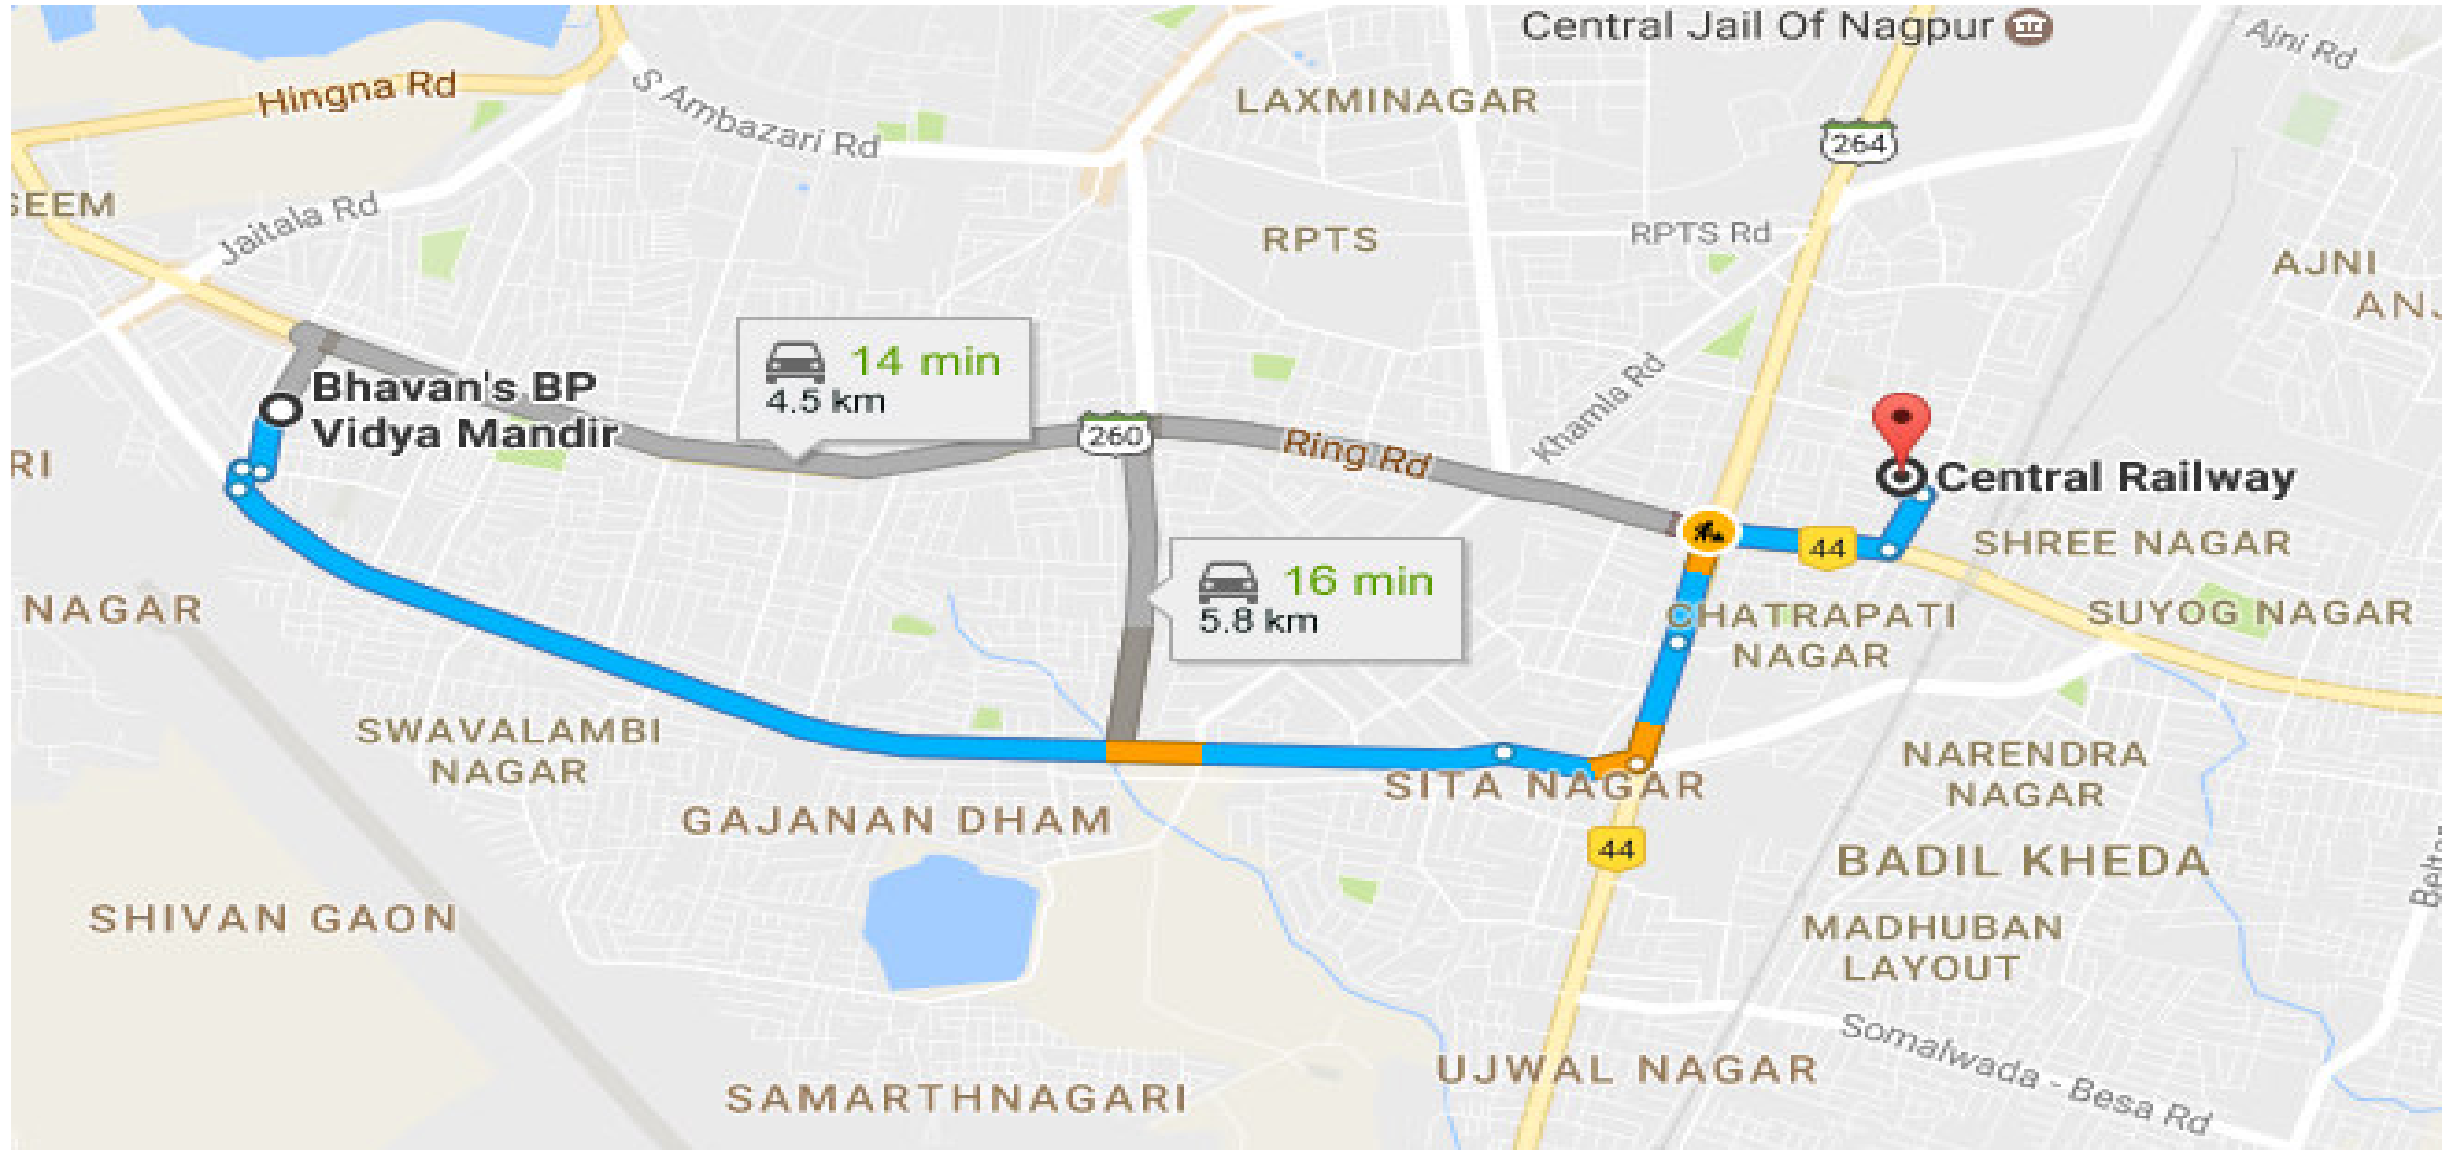

➤ From Bus Station(Ganesh Peth) :

- ❖ Distance : 9.9 KM
- ❖ Reaching Time (Via Vehicle) : 28 Min

➤ From Railway Station (Ajni) :

- ❖ Distance : 4.5 KM
- ❖ Reaching Time (Via Vehicle) : 16 Min

➤ From Railway Station (Sita Buldi) :

- ❖ Distance : 8.9 KM
- ❖ Reaching Time (Via Vehicle) : 21 Min

➤ From Dr. Babasaheb Ambedkar International Airport :

- ❖ Distance : 6.8 KM
- ❖ Reaching Time (Via Vehicle) : 17 Min

➤ Nearest Police Station :

- ❖ Distance : 2.5 KM
- ❖ Reaching Time (Via Vehicle) : 7 Min