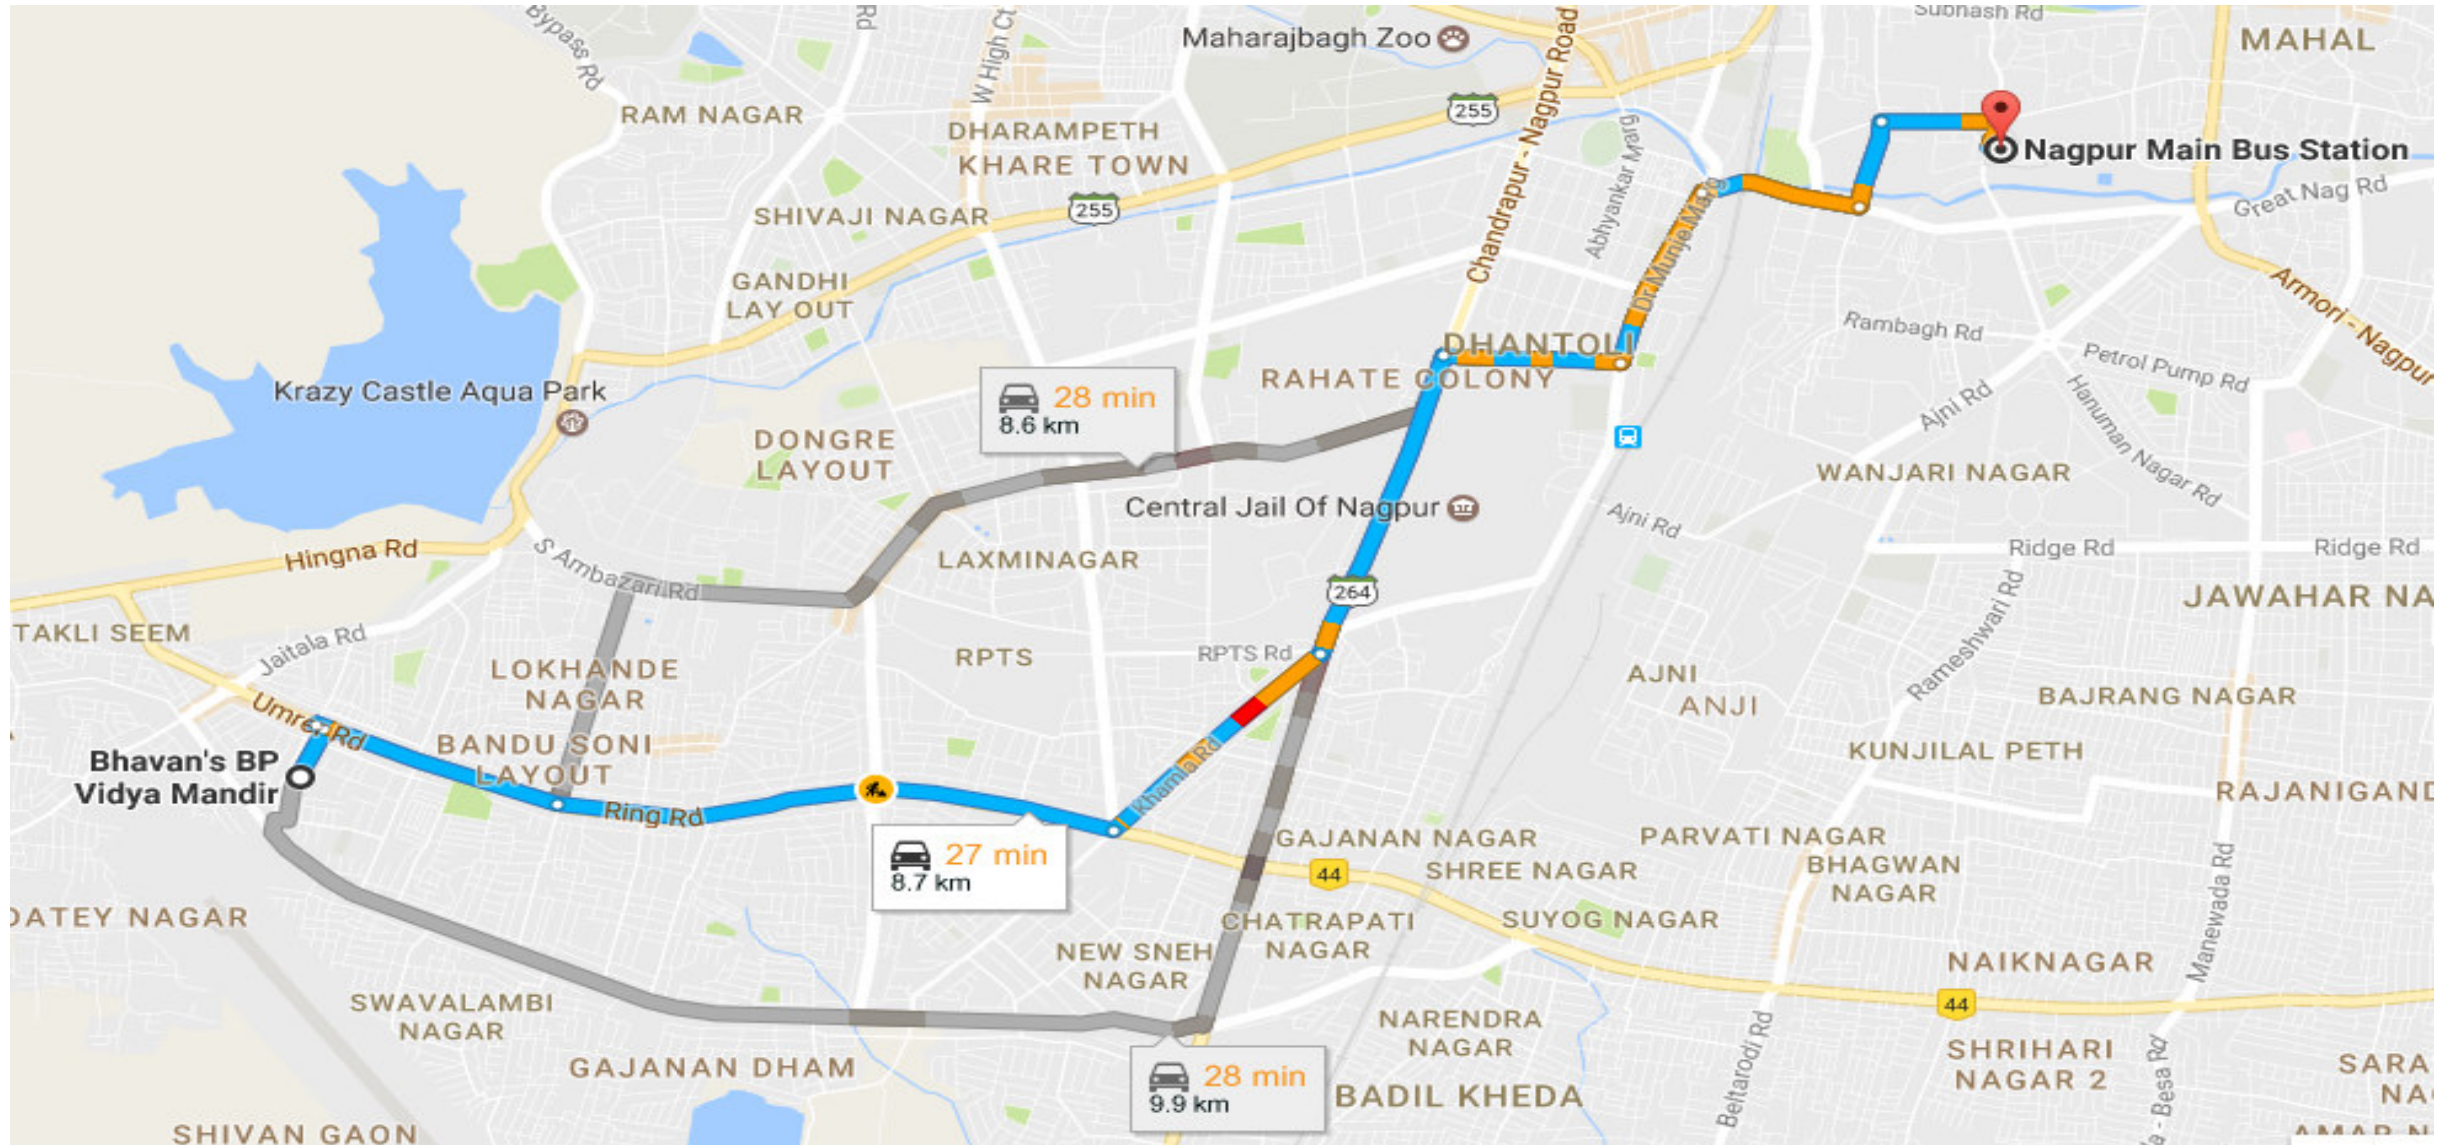

➤ From Bus Station(Ganesh Peth) :

- ❖ Distance : 9.9 KM
- ❖ Reaching Time (Via Vehicle) : 28 Min

➤ From Railway Station (Ajni) :

- ❖ Distance : 4.5 KM
- ❖ Reaching Time (Via Vehicle) : 16 Min

➤ From Railway Station (Sita Buldi) :

- ❖ Distance : 8.9 KM
- ❖ Reaching Time (Via Vehicle) : 21 Min

➤ From Dr. Babasaheb Ambedkar International Airport :

- ❖ Distance : 6.8 KM
- ❖ Reaching Time (Via Vehicle) : 17 Min

➤ Nearest Police Station :

- ❖ Distance : 2.5 KM
- ❖ Reaching Time (Via Vehicle) : 7 Min