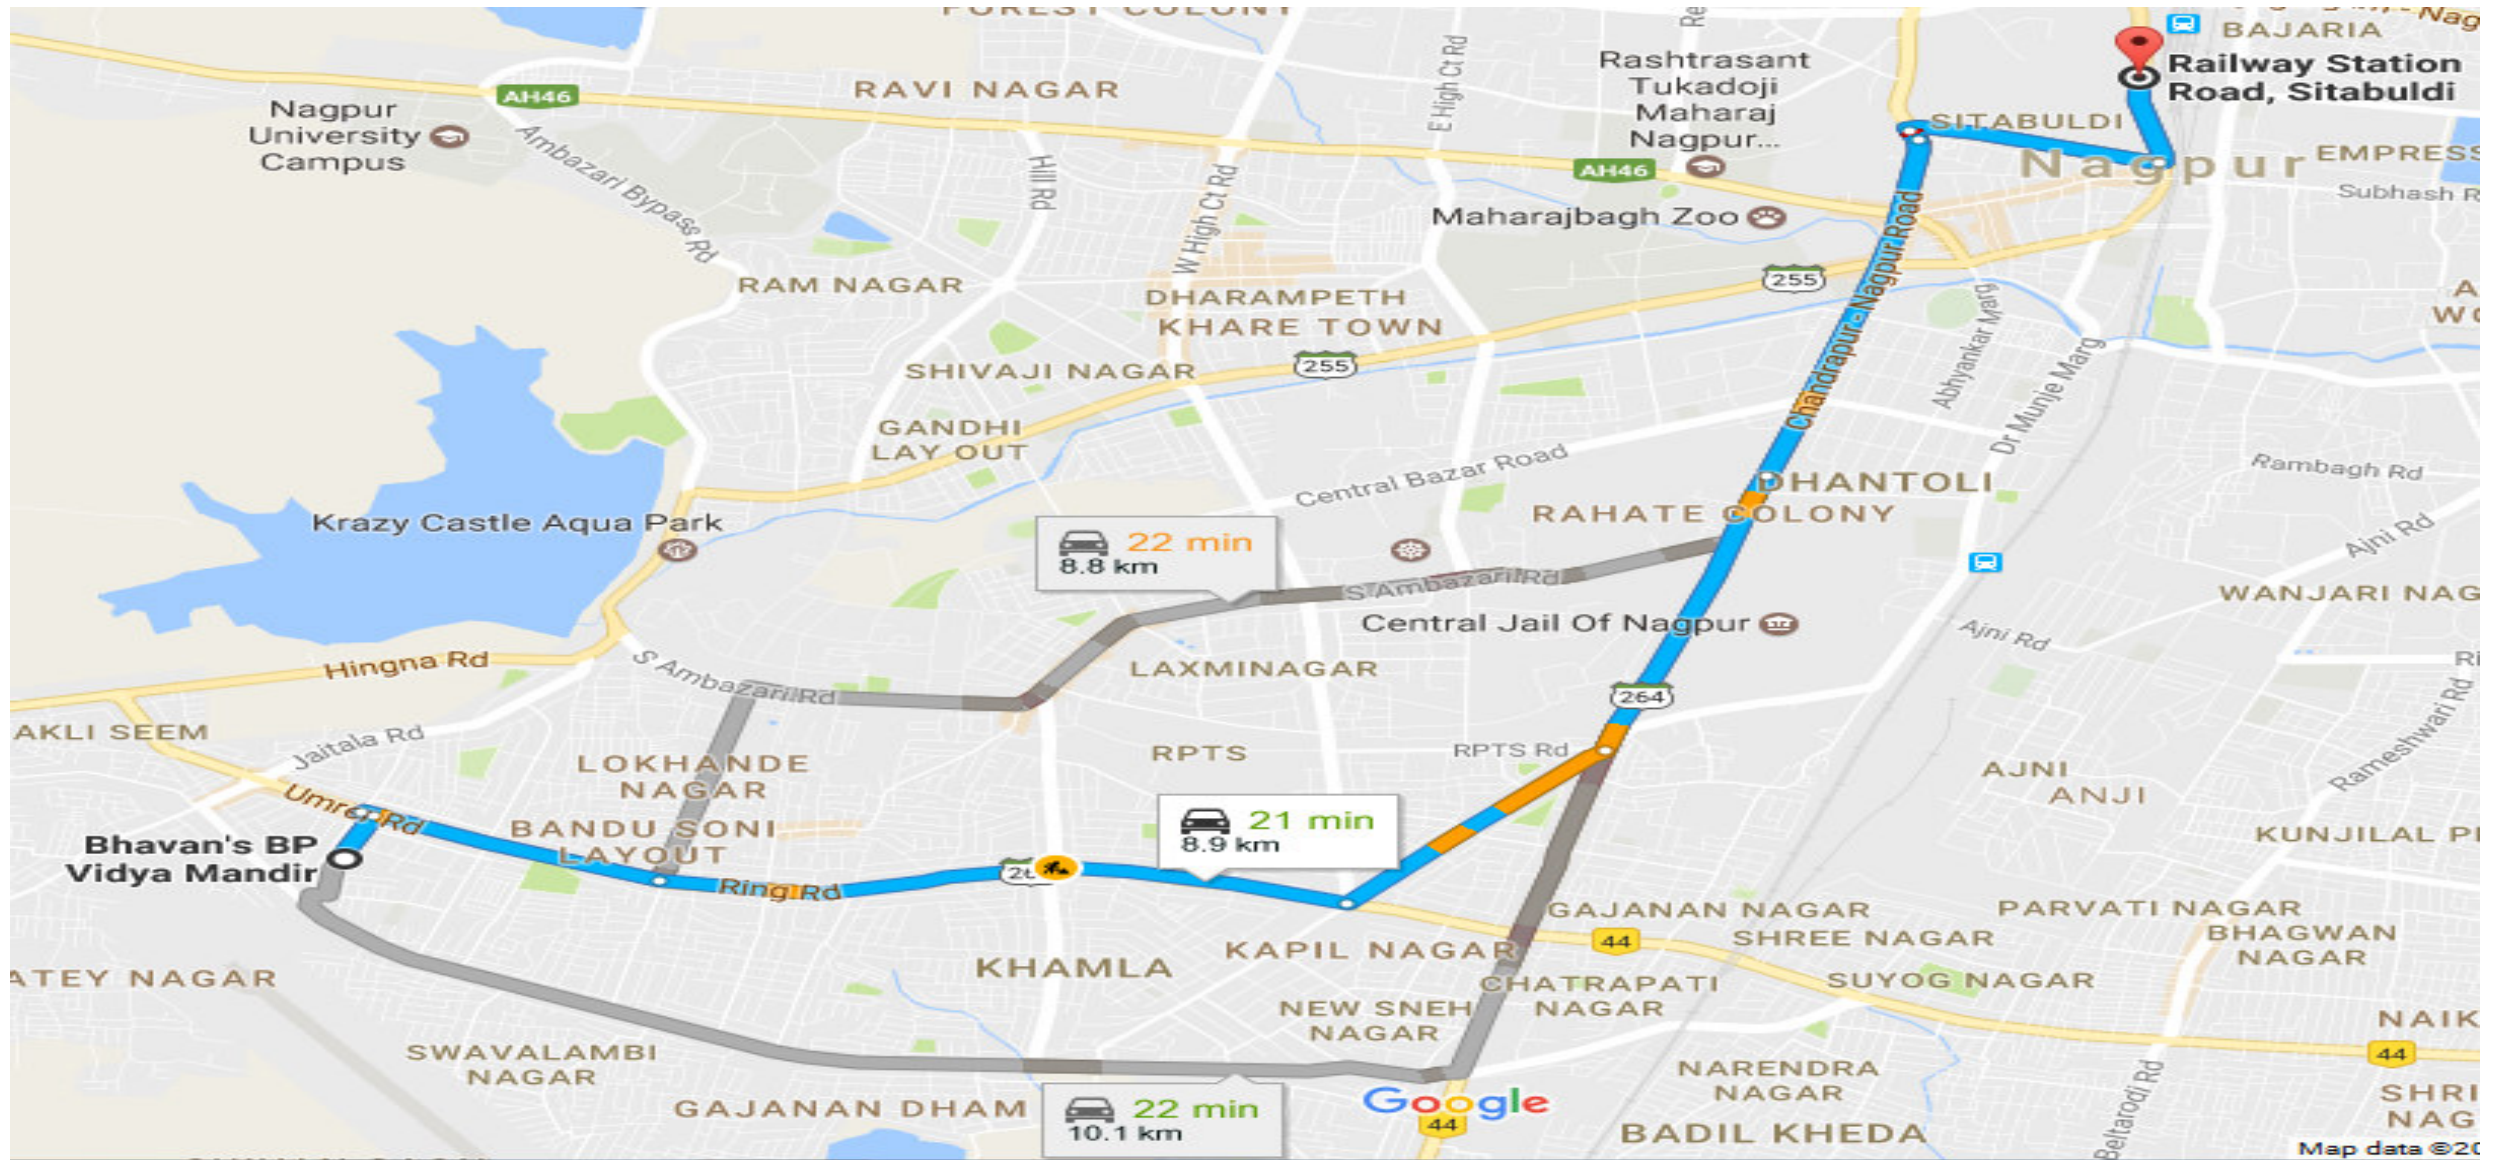

➤ From Bus Station(Ganesh Peth) :

- ❖ Distance : 9.9 KM
- ❖ Reaching Time (Via Vehicle) : 28 Min

➤ From Railway Station (Ajni) :

- ❖ Distance : 4.5 KM
- ❖ Reaching Time (Via Vehicle) : 16 Min

➤ From Railway Station (Sita Buldi) :

- ❖ Distance : 8.9 KM
- ❖ Reaching Time (Via Vehicle) : 21 Min

➤ From Dr. Babasaheb Ambedkar International Airport :

- ❖ Distance : 6.8 KM
- ❖ Reaching Time (Via Vehicle) : 17 Min

➤ Nearest Police Station :

- ❖ Distance : 2.5 KM
- ❖ Reaching Time (Via Vehicle) : 7 Min