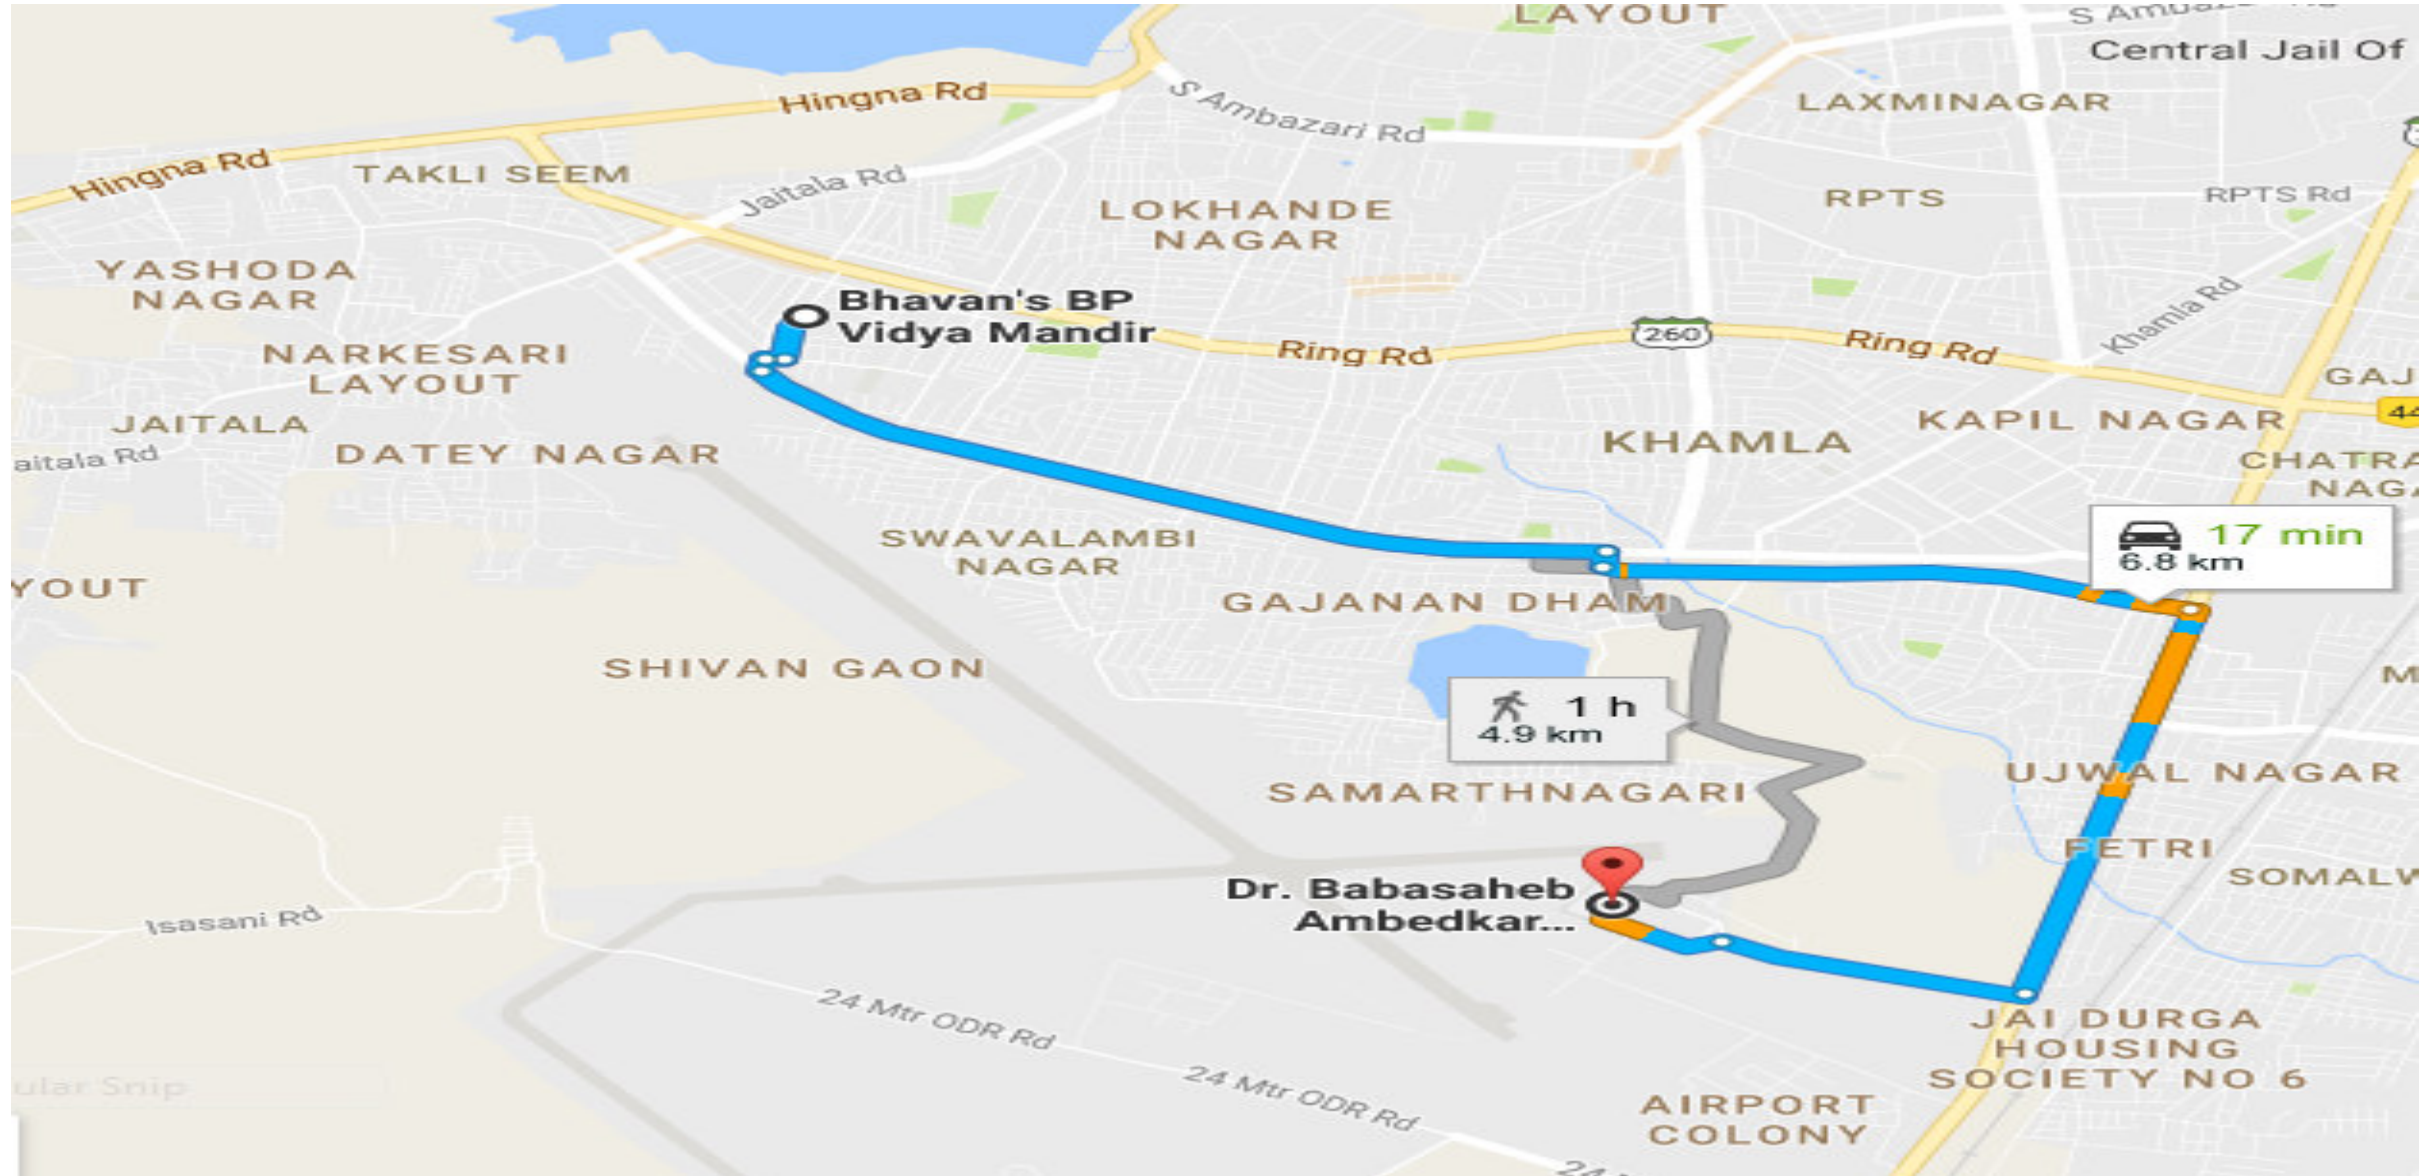

➤ From Bus Station(Ganesh Peth) :

- ❖ Distance : 9.9 KM
- ❖ Reaching Time (Via Vehicle) : 28 Min

➤ From Railway Station (Ajni) :

- ❖ Distance : 4.5 KM
- ❖ Reaching Time (Via Vehicle) : 16 Min

➤ From Railway Station (Sita Buldi) :

- ❖ Distance : 8.9 KM
- ❖ Reaching Time (Via Vehicle) : 21 Min

➤ From Dr. Babasaheb Ambedkar International Airport :

- ❖ Distance : 6.8 KM
- ❖ Reaching Time (Via Vehicle) : 17 Min

➤ Nearest Police Station :

- ❖ Distance : 2.5 KM
- ❖ Reaching Time (Via Vehicle) : 7 Min